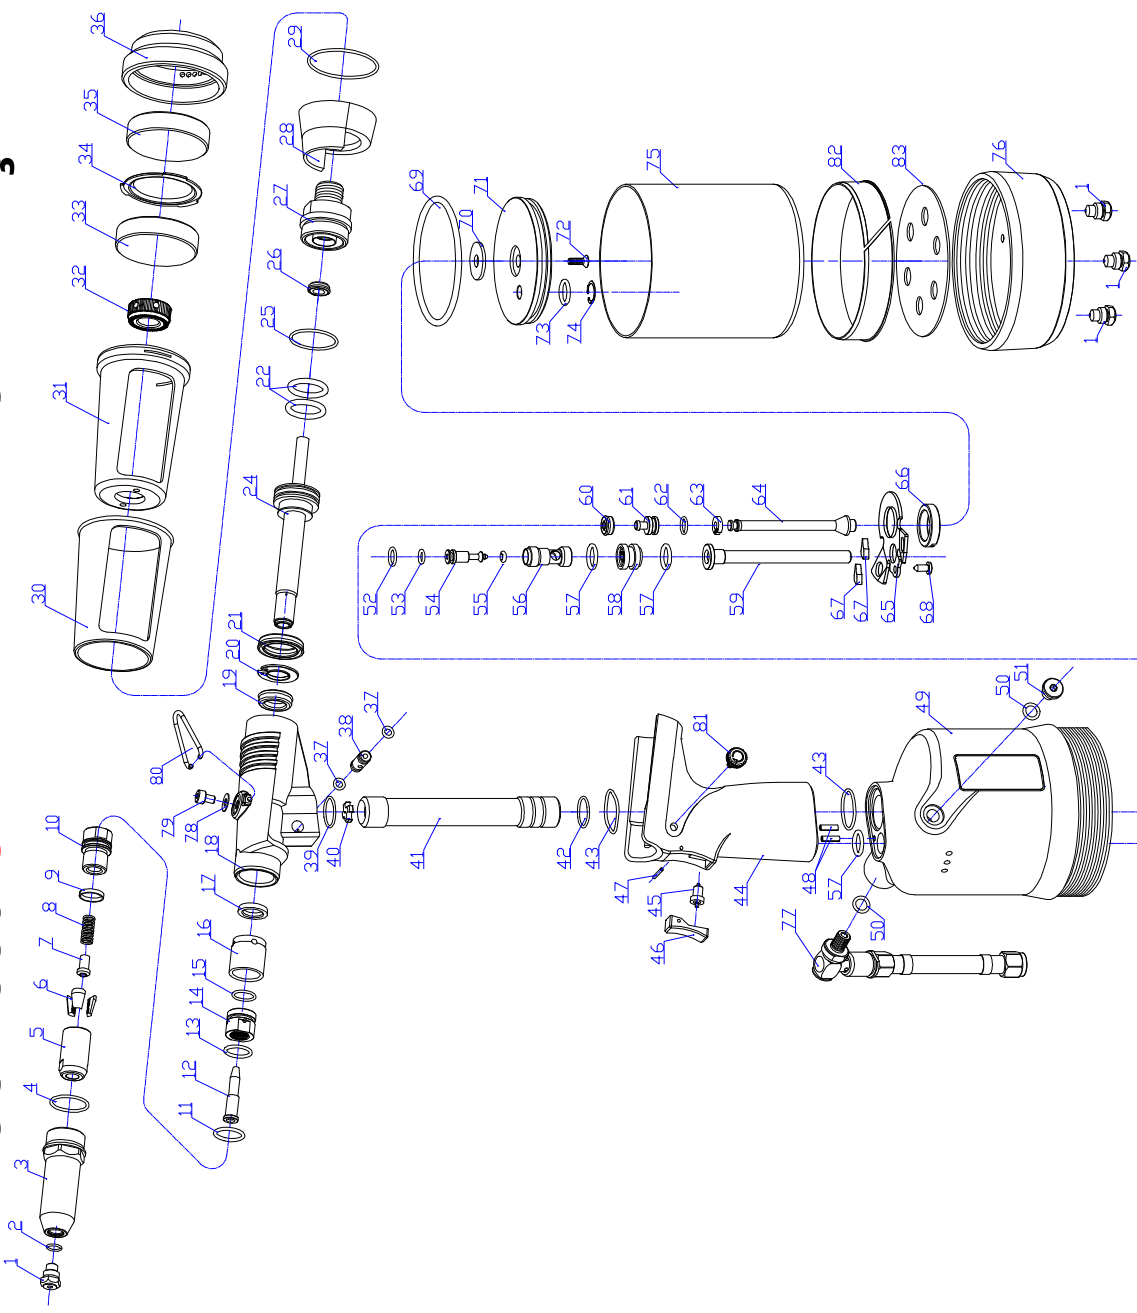

OS-1530 GAV HAVALI POP PERÇİN

PART NO.	DESCRIPTION	Req QTY	PART NO.	DESCRIPTION	Req QTY	PART NO.	DESCRIPTION	Req QTY
1	NOSEPIECE 4.0	1	26	LIP SEAL	1	55	O RING	1
1	NOSEPIECE 4.8	1	27	END CAP	1	56	VALVE BODY	1
1	NOSEPIECE 6.4	1	28	STEM COLLECTOR ADAPTOR	1	57	O RING	3
1	NOSEPIECE 4.8 MONOBOLT	1	29	O RING	1	58	VALVE SEAT	1
1	NOSEPIECE 6.4 MONOBOLT	1	30	STEM COLLECTOR OUTER	1	59	TRANSFER TUBE	1
2	O RING	1	31	STEM COLLECTOR INNER	1	60	LIP SEAL	1
3	NOSE CASING	1	32	RETAINING NUT	1	61	OIL TUBE PISTON	1
4	O RING	1	33	SILENCER	1	62	O RING	1
5	JAW HOUSING	1	34	STEM COLLECTOR END CAP	1	63	PISTON RING	1
6	JAWS	1	35	SILENCER	1	64	PISTON ROD	1
7	JAW SPREADER	1	36	SILENCER CAP	1	65	CLAMP PLATE	1
8	SPRING	1	37	O RING	2	66	SET NUT	1
9	LOCK RING	1	38	ADJUSTING BUTTON	1	67	SILENCER	2
10	JAW SPREADER HOUSING	1	39	O RING	1	68	TAPPING SCREW	1
11	O RING	1	40	STAR WASHER	1	69	O RING	1
12	VACUUM SLEEVE	1	41	OIL TUBE	1	70	WASHER	1
13	PTFE RING	1	42	O RING	1	71	PISTON	1
14	SET NUT	1	43	O RING	2	72	BOLT	1
15	O RING	1	44	HANDLE	1	73	LIP SEAL	1
16	SEAL HOUSING	1	45	TRIGGER VALVE	1	74	RETAINING RING	1
17	SEALING RING	1	46	TRIGGER	1	75	ALUMINUM CYLINDER LINER	1
18	HEAD ASSEMBLY	1	47	TRIGGER PIN	1	76	BASE COVER	1
19	LIP SEAL	1	48	SPRING PIN	2	77	ON/OFF ASSEMBLY	1
20	SEAL RETAINER	1	49	PLASTIC CYLINDER	1	78	WASHER	1
21	LIP SEAL	1	50	O RING	2	79	OIL SCREW	1
22	O RING	2	51	SCREW	1	80	HOOK	1
23			52	O RING	1	81	ADJUSTING NUT	1
24	HEAD PISTON	1	53	O RING	1	82	SPACER	1
25	O RING	1	54	VALVE SPOOL	1	83	CUSHION	1